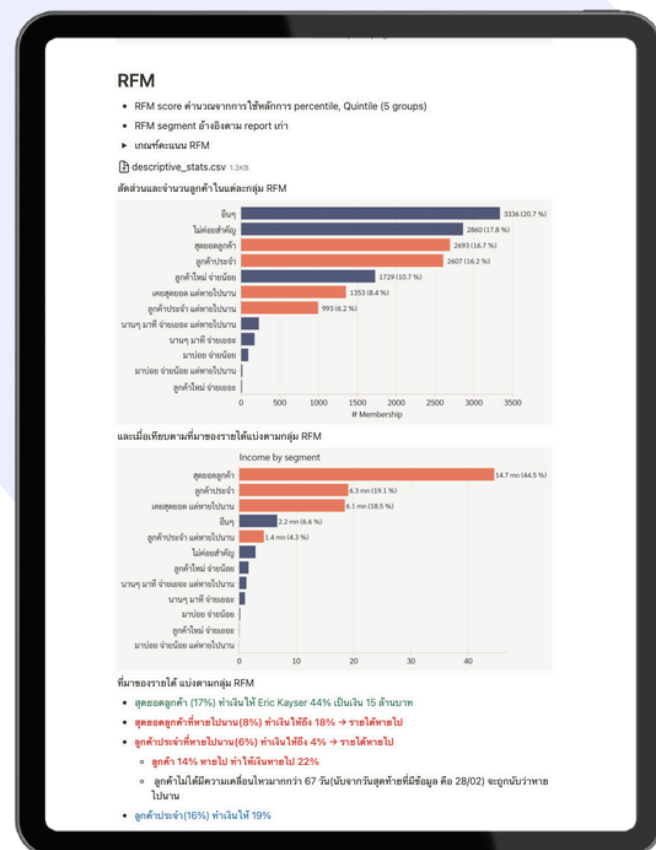

Bakery House

Project: Customer AI Detection & Analysis

Analyse data on POS device and get more external data to migration for marketing plan

- Data Analysis on POS
- AI : Object Detection
- Regression
- External Data Collecting
- RFM - Sentiment Analysis