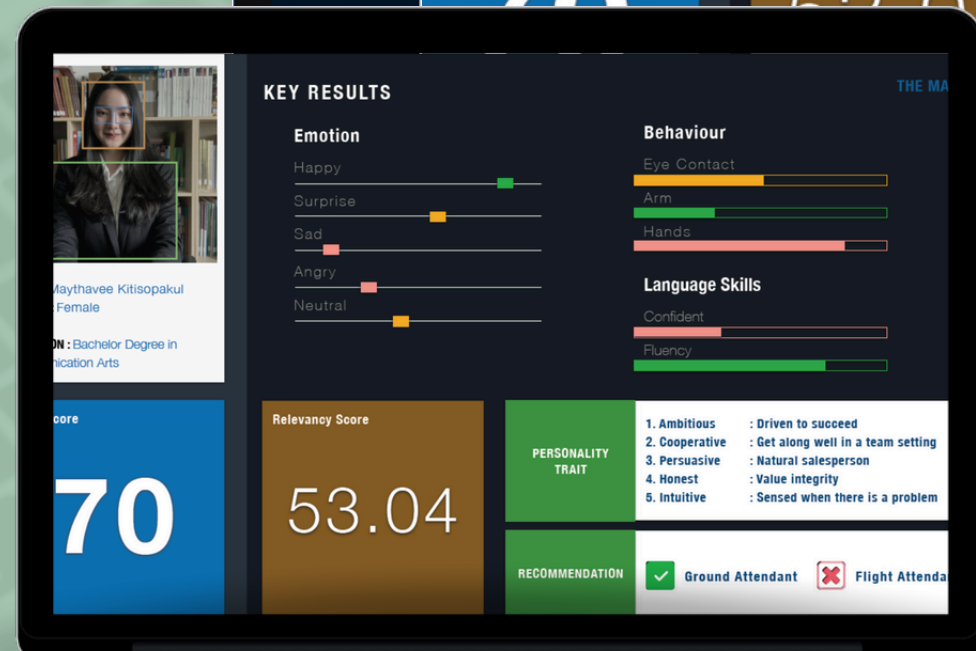

# Our New Product

- AI on ground BIZ healthcheck
- The Mather: HRMs
- e-Government Management
- Customer Satisfaction
- AI-based retinal reading for Diabetes screening

# ALVIS

AI on ground BIZ health-check

- 1 Face Detection and Recognition
- 2 People counting in area
- 3 Gender and Age classification
- 4 Face expression
- 5 Behavior Detection
- 6 Heat map

# CRM JIGSAW

Micro Customer Relation  
Management System