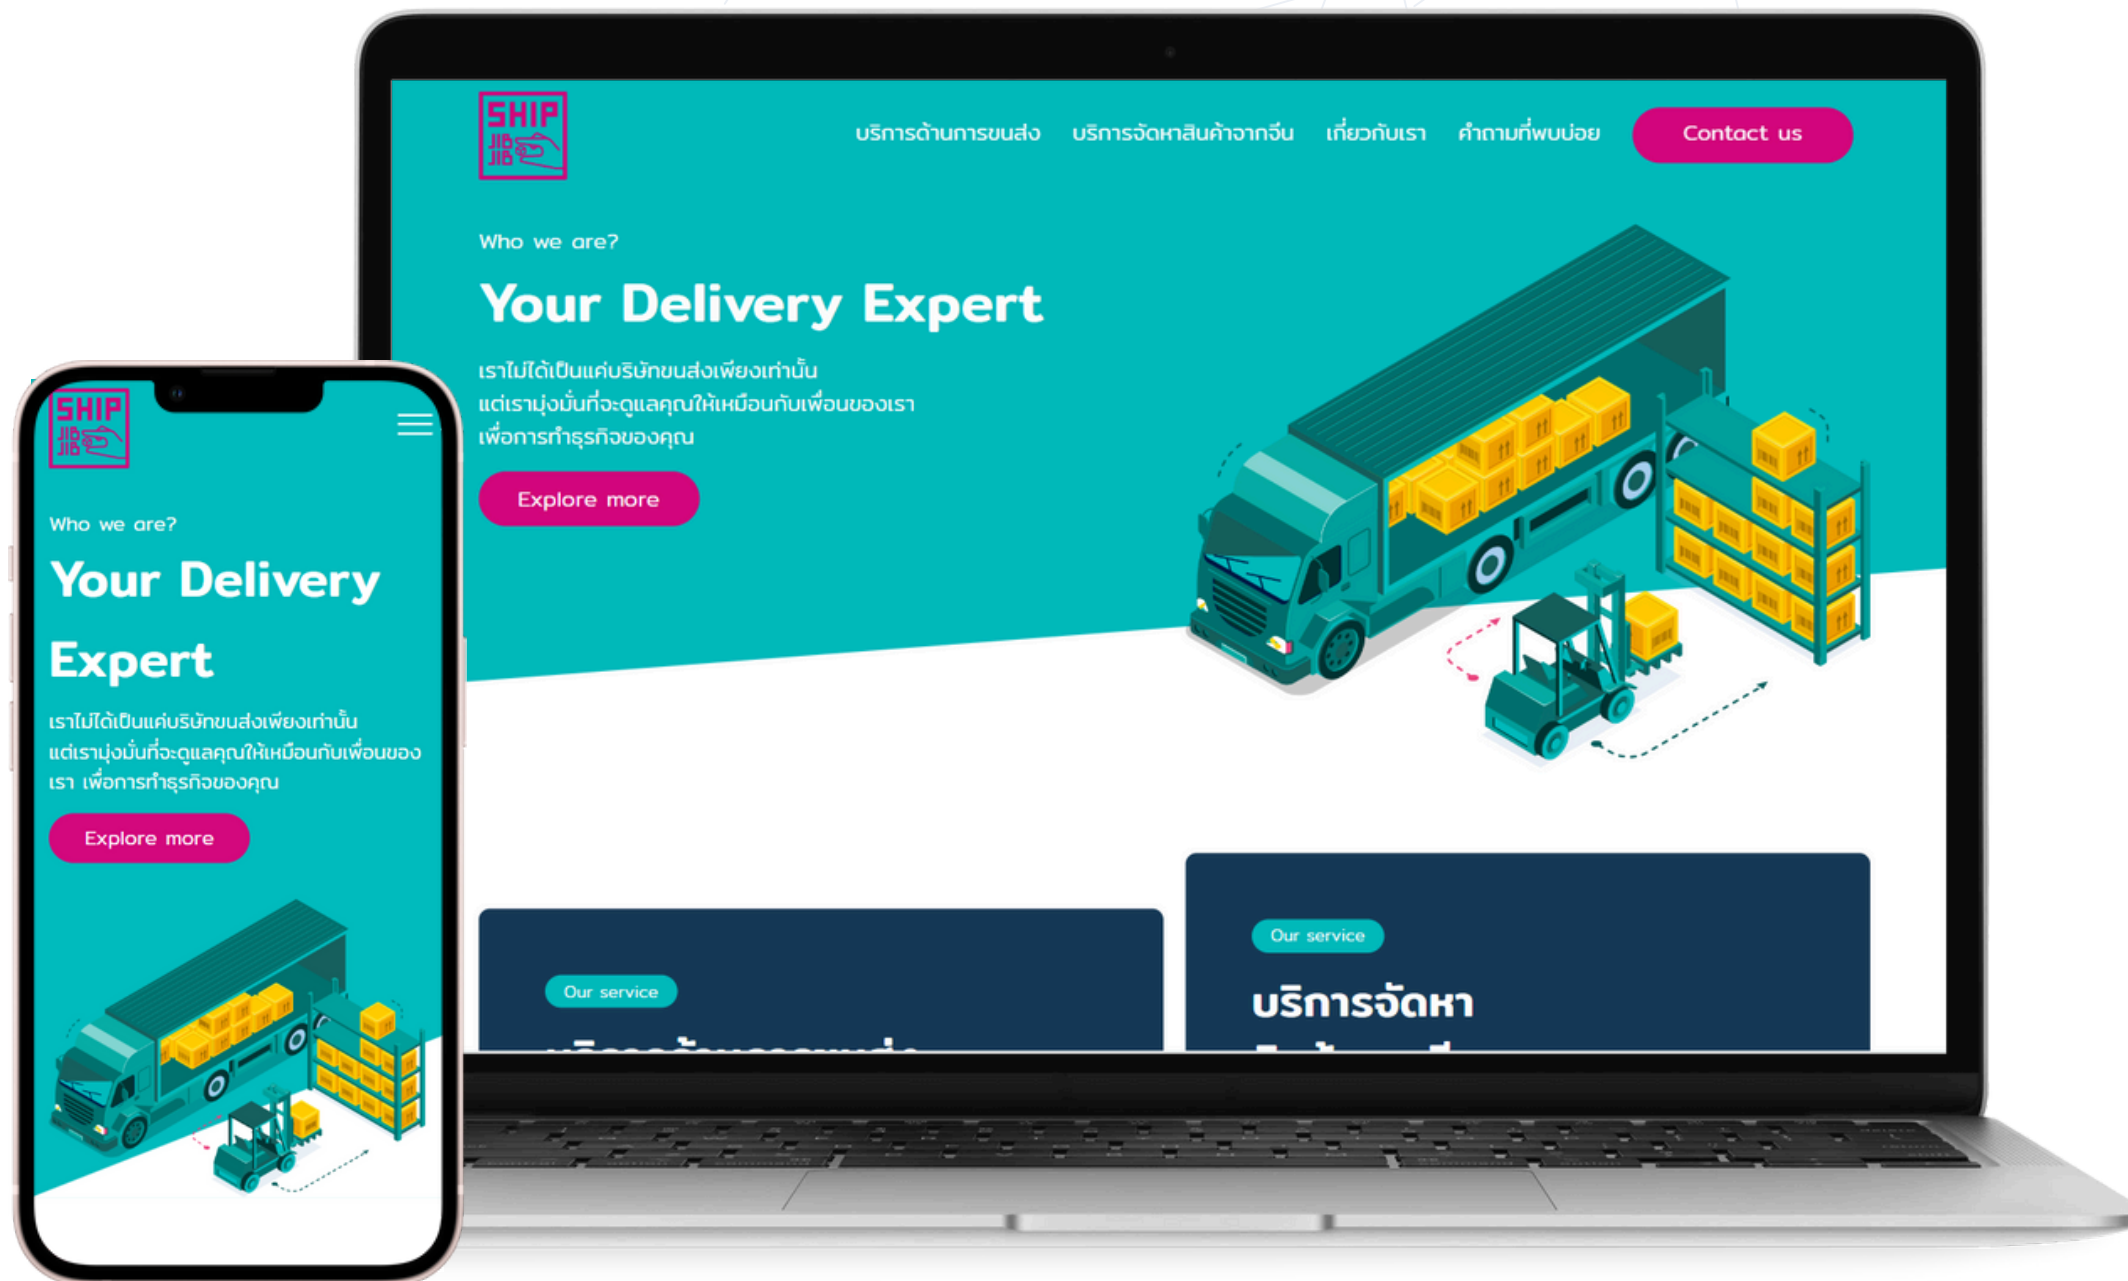

Ship Jip Jip

Project: Corporate Website

Type: Website Design & Development

- Logo Design
- Content Structure
- User Experience Design (UX)
- Contents Management System (CMS)
- Responsive Website Development