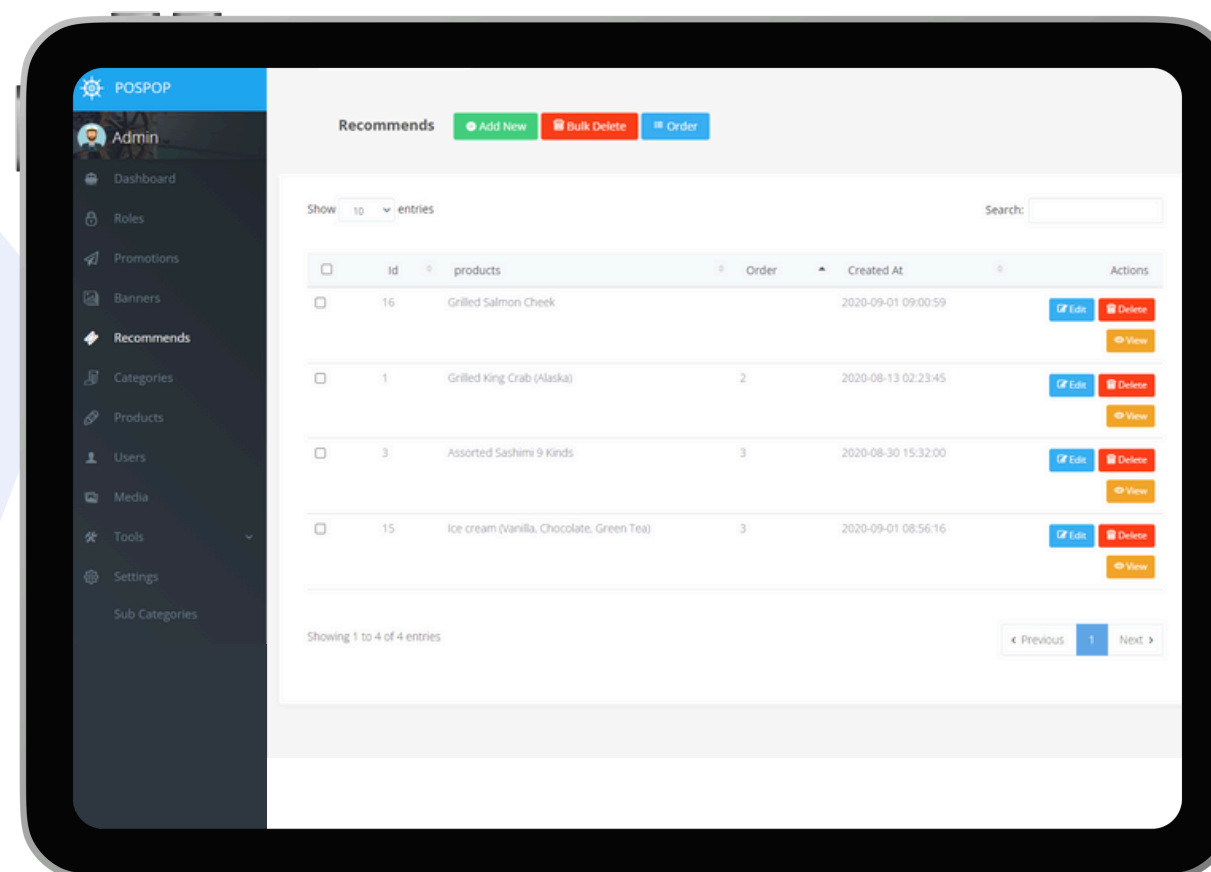

PTT LINE

Project: Data Digital Intelligence

Type: LINE Development and Communication

We build CMS and CRM system to lead user into the PTT microsite. Data analysis will be used find out segmentation and content suggestion which ref by user activity. In addition, we migrate data from old house into new house as well.

- CMS
- CRM
- Microsite
- Recommendation system
- Data migration
- Data analysis
- UX / UI
- Mobile game