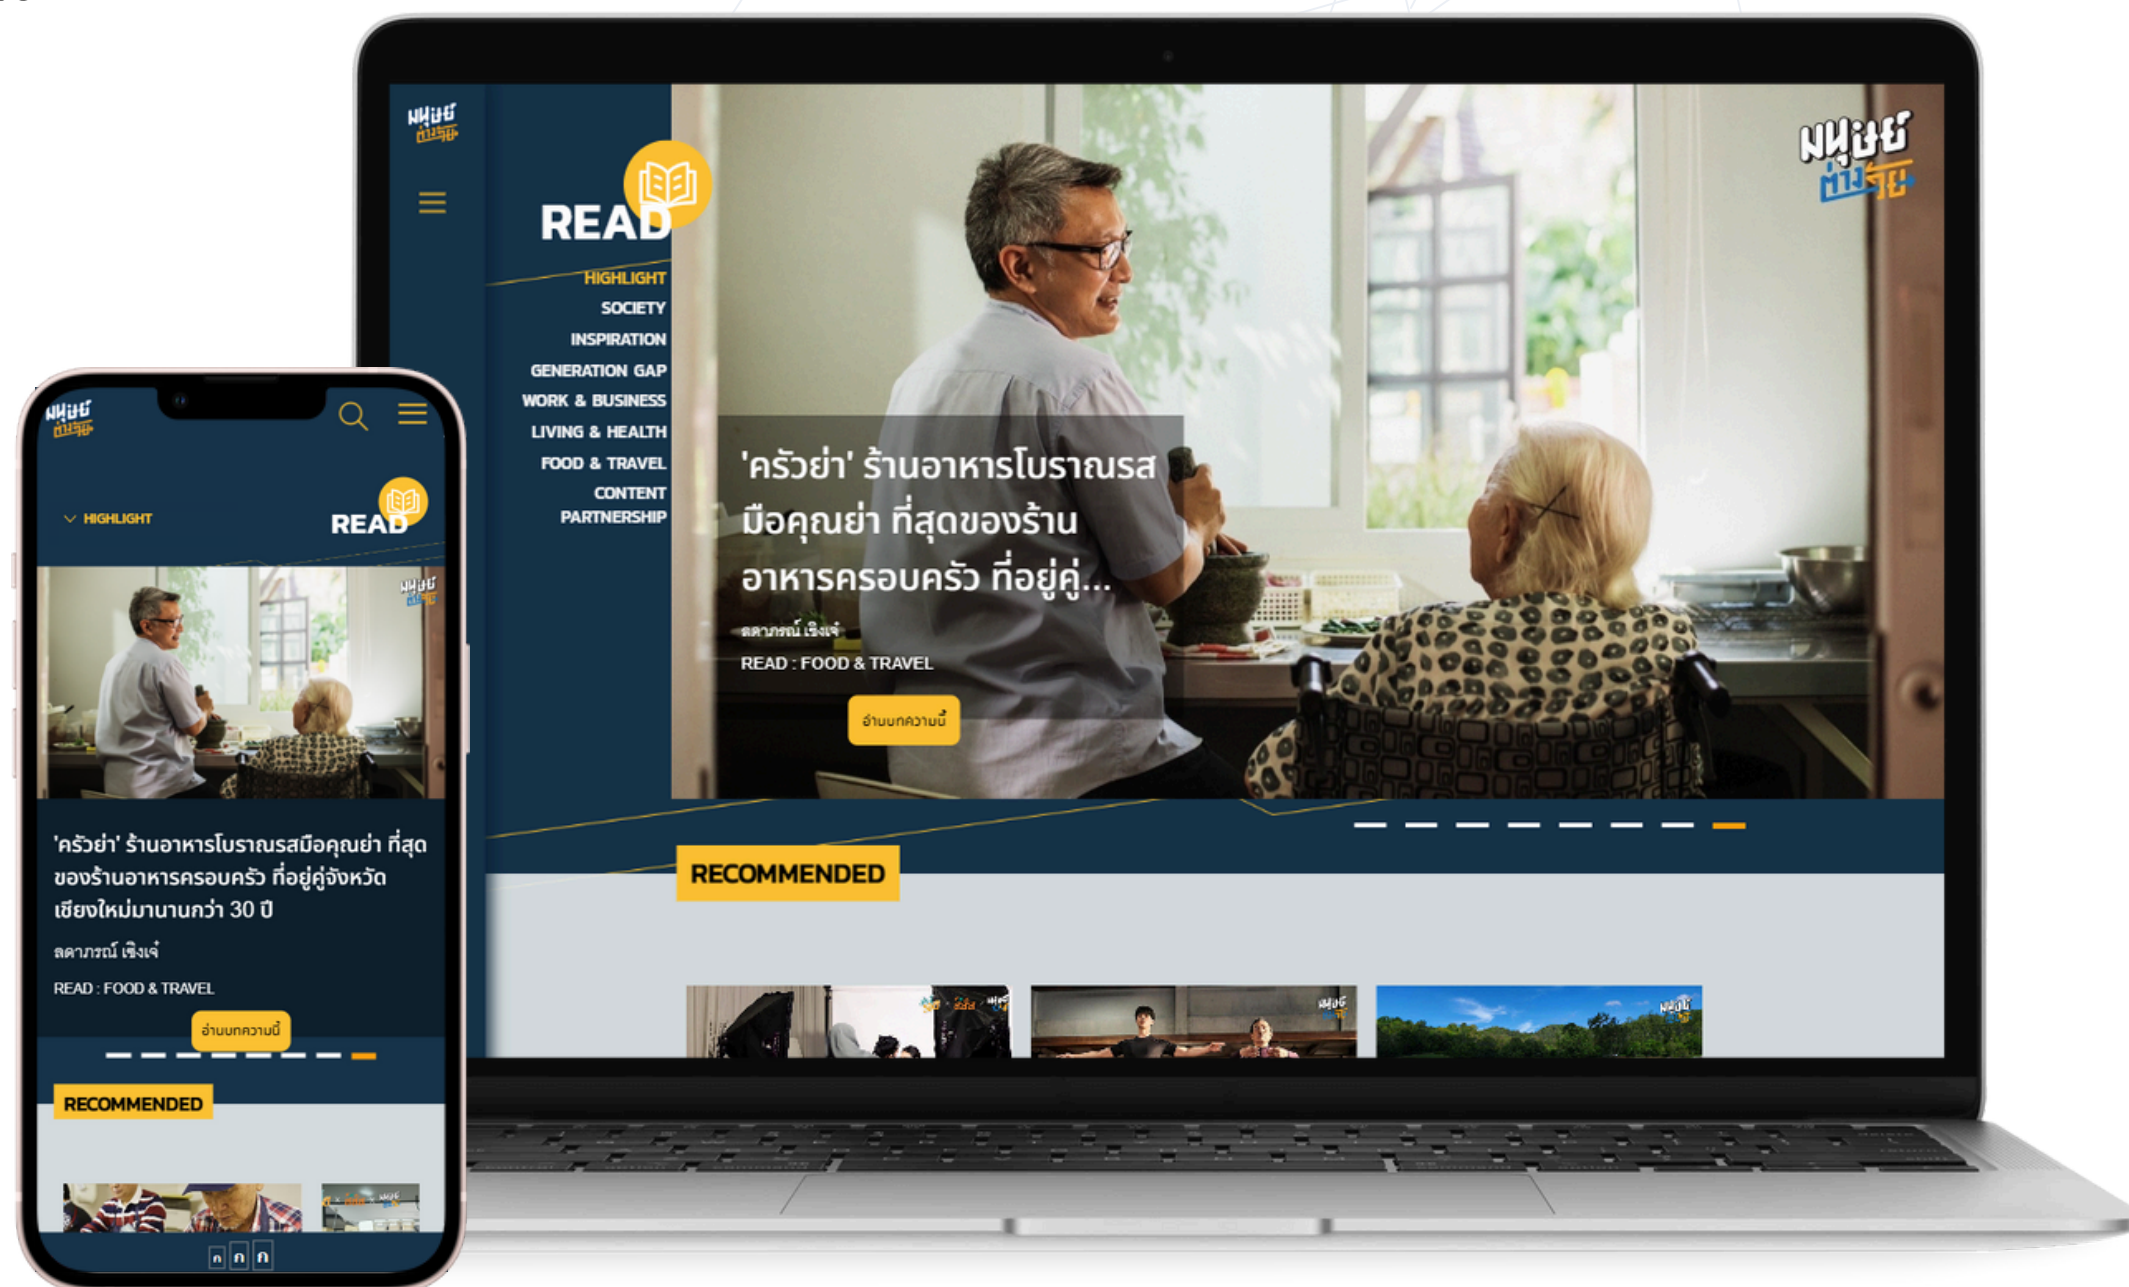

# มนุษยต่างวัย

Project: MANOOTTANGWAI Official Website

Type: Website Design & Development

- User Experience Design (UX)
- User Interface Design (UI)
- Contents Management System (CMS)
- Responsive Website Development