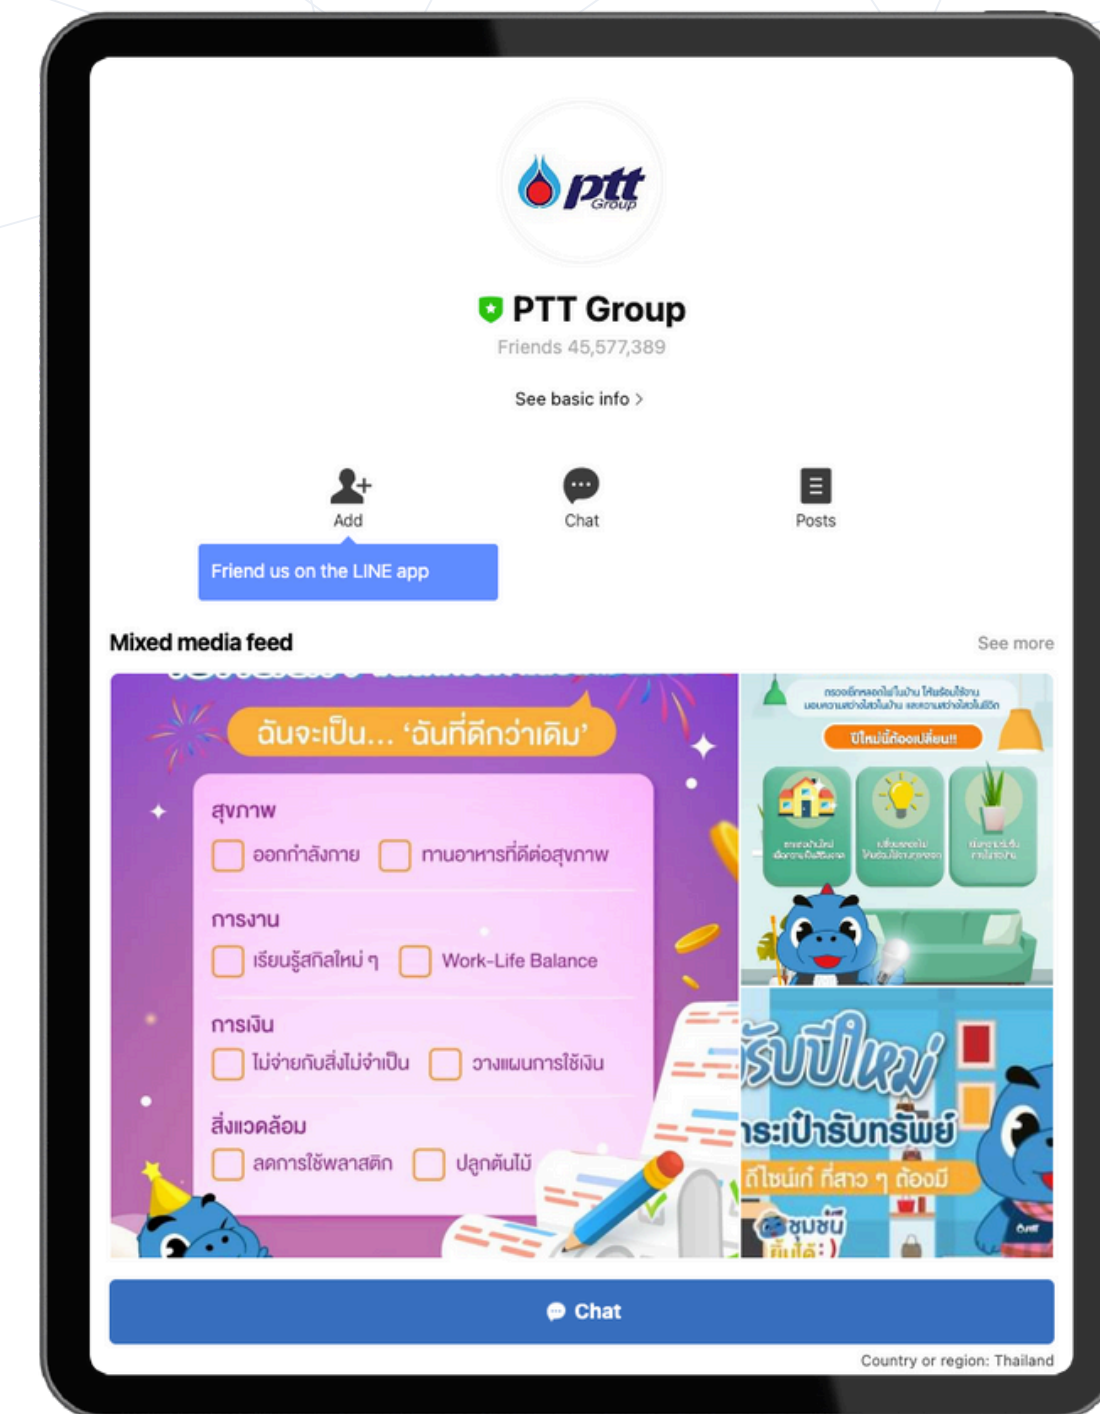

PTT LINE

Project: Data Digital Intelligence

Type: LINE Development and Communication

We build CMS and CRM system to lead user into the PTT microsite. Data analysis will be used find out segmentation and content suggestion which ref by user activity. In addition, we migrate data from old house into new house as well.

- CMS
- CRM
- Microsite
- Recommendation system
- Data migration
- Data analysis
- UX / UI
- Mobile game