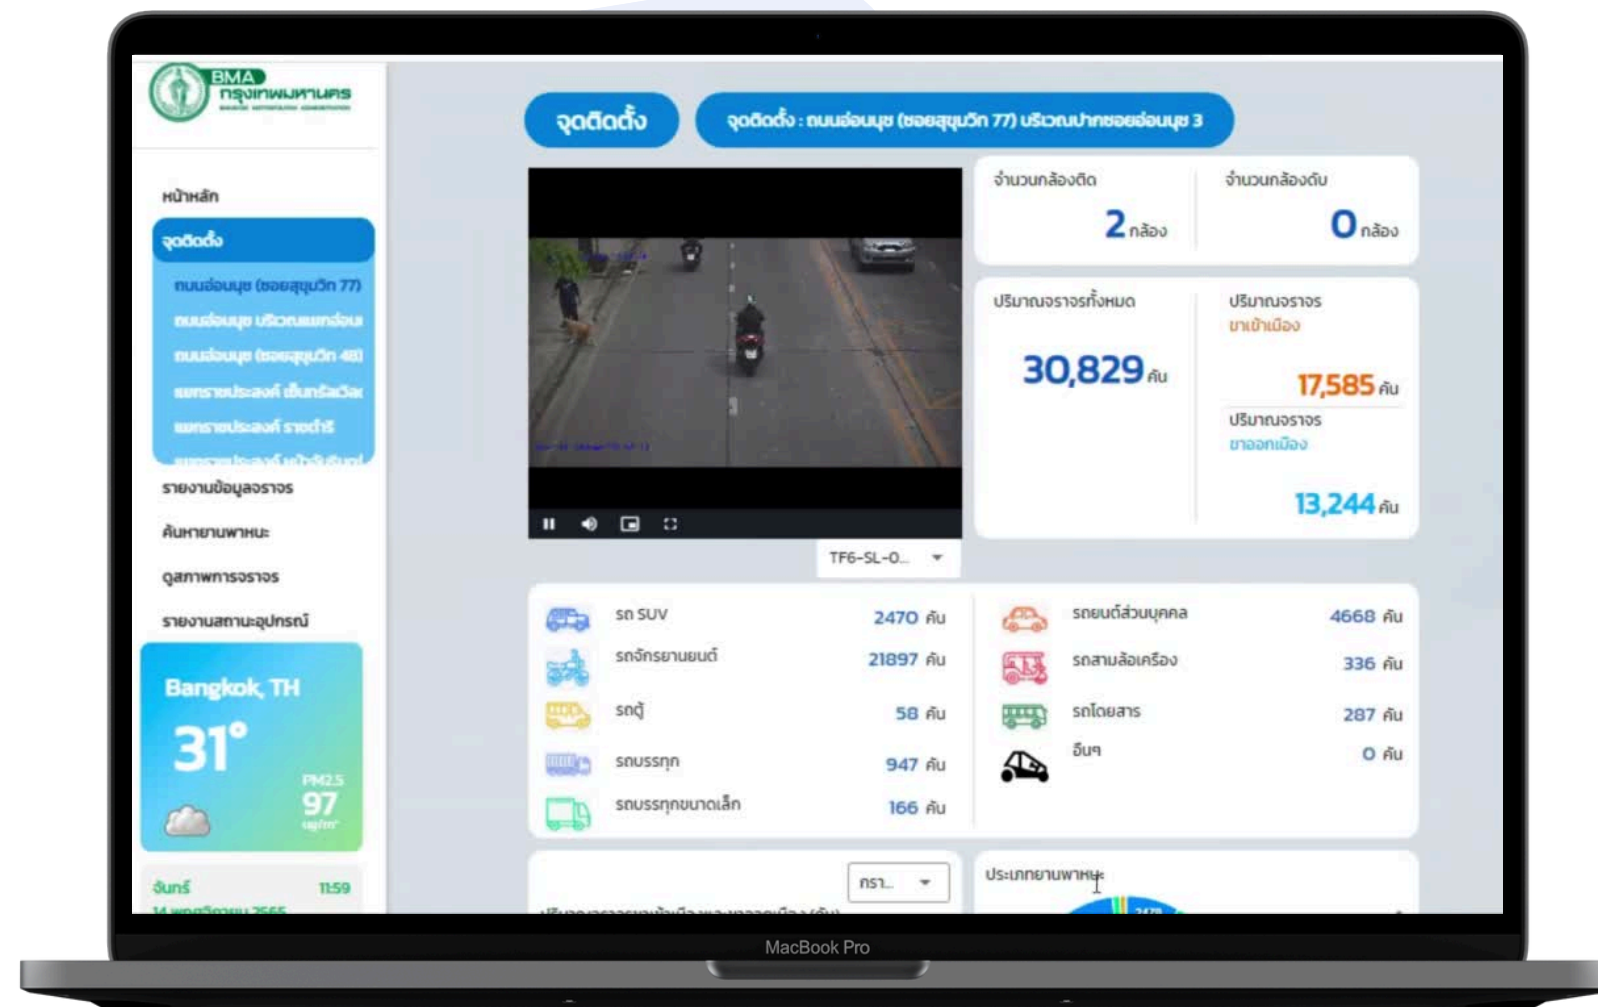

BANGKOK TRAFFIC MONITORING

Project: System monitoring and AI for Classification

Traffic monitoring realtime via live streaming then DATAs which were processed by AI and DS will be shown on the dashboard

- Object Detection
- Vehicle Classification
- Real-time Streaming
- Traffic Monitoring