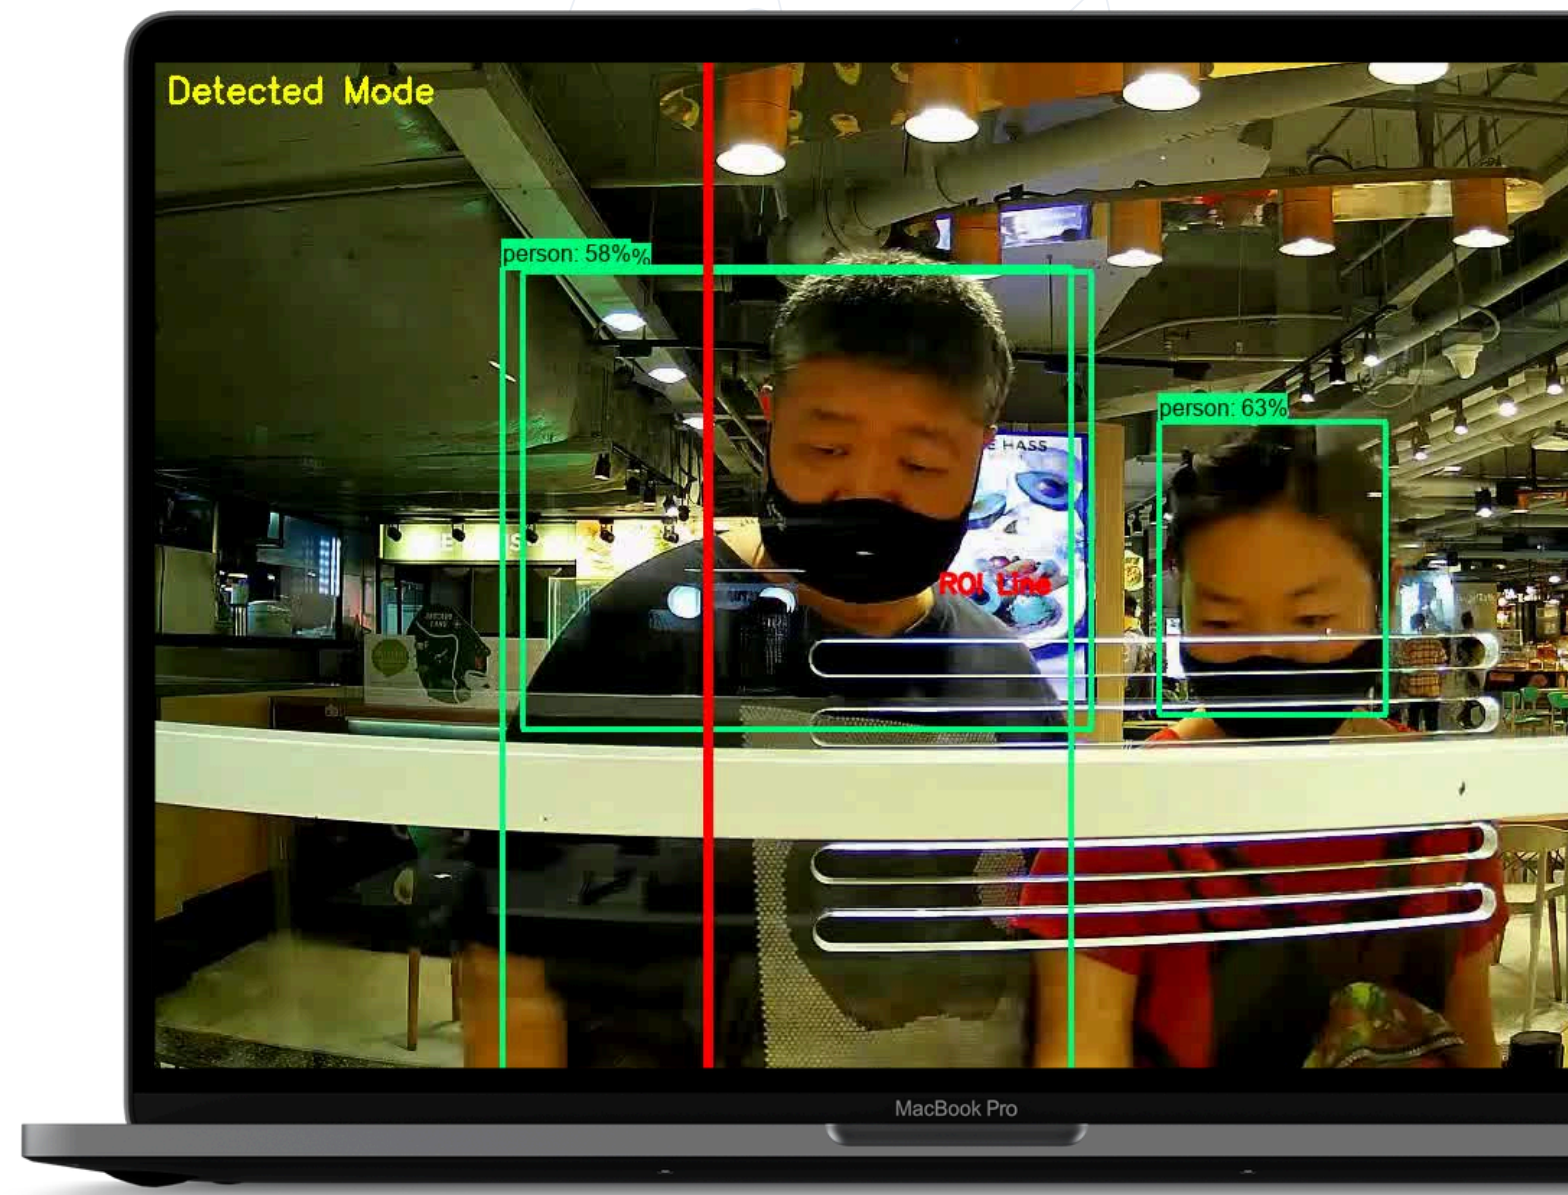

Bakery House

Project: Customer AI Detection & Analysis

Analyse data on POS device and get more external data to migration for marketing plan

- Data Analysis on POS
- AI : Object Detection
- Regression
- External Data Collecting
- RFM - Sentiment Analysis