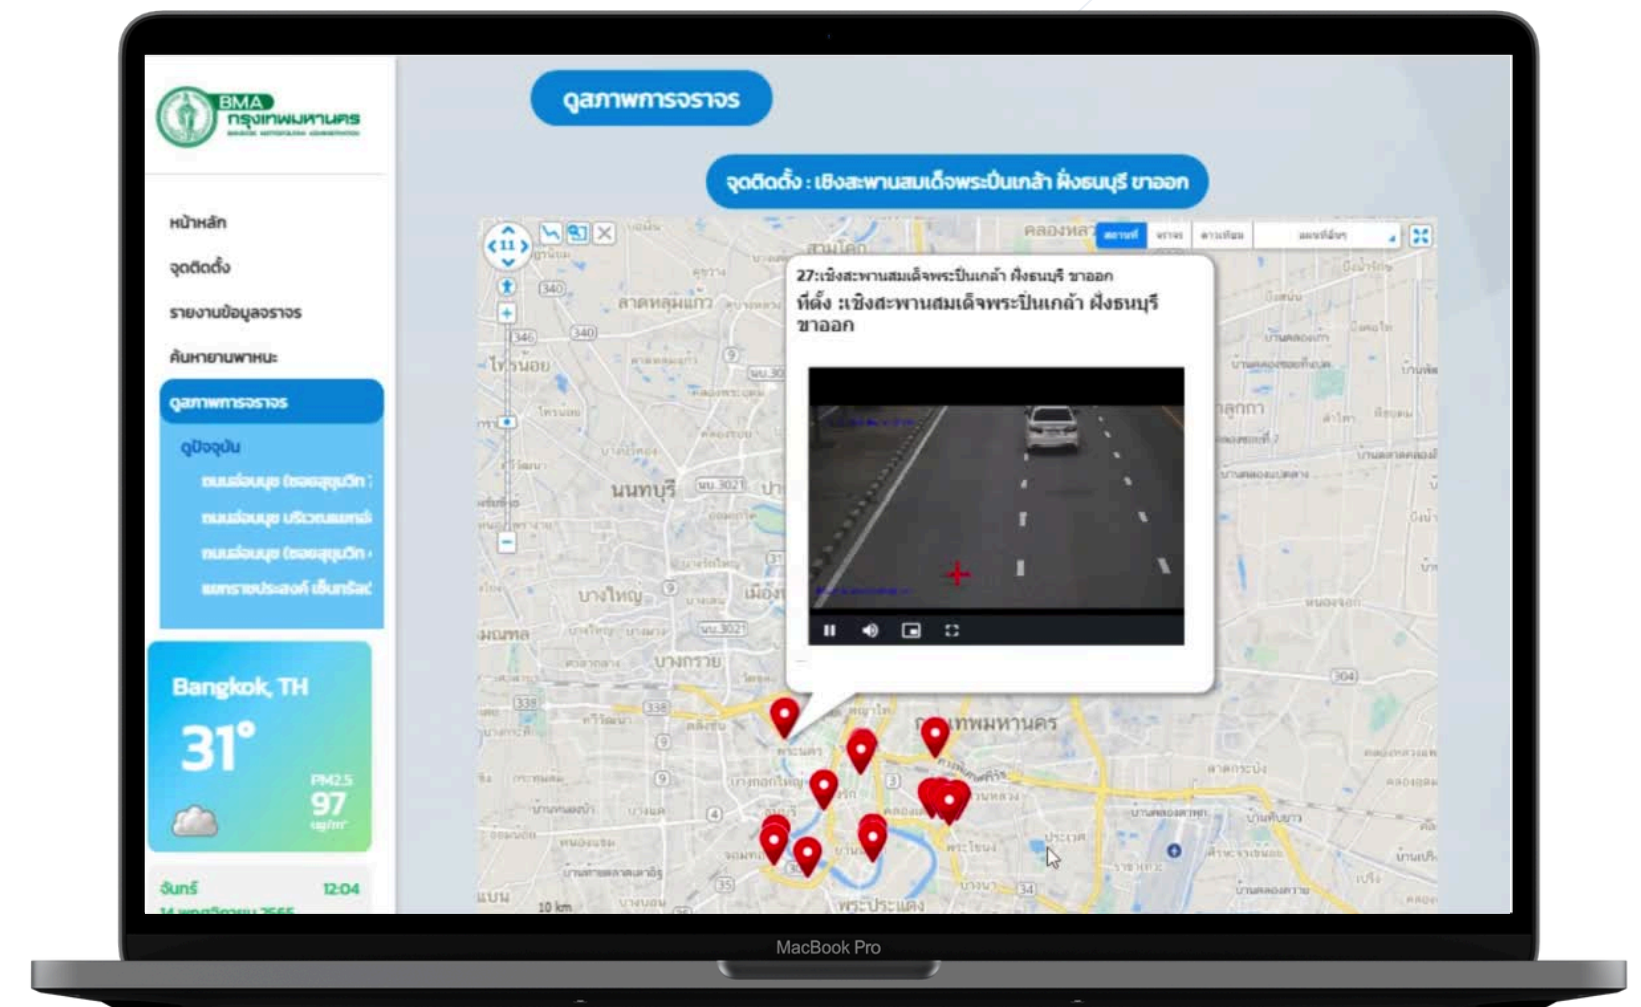

BANGKOK TRAFFIC MONITORING

Project: System monitoring and AI for Classification

Traffic monitoring realtime via live streaming then DATAs which were processed by AI and DS will be shown on the dashboard

- Object Detection
- Vehicle Classification
- Real-time Streaming
- Traffic Monitoring