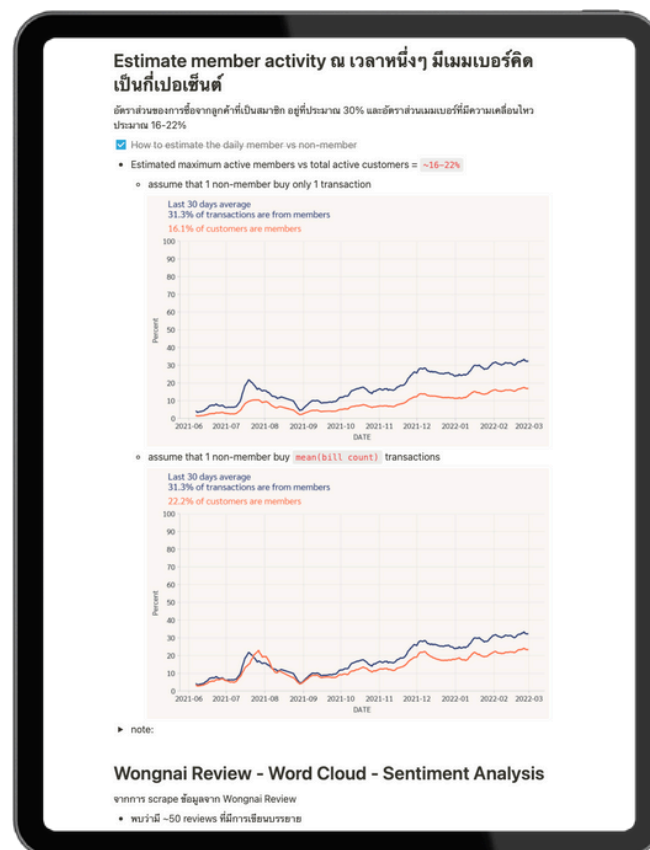

Bakery House

Project: Customer AI Detection & Analysis

Analyse data on POS device and get more external data to migration for marketing plan

- Data Analysis on POS
- AI : Object Detection
- Regression
- External Data Collecting
- RFM - Sentiment Analysis