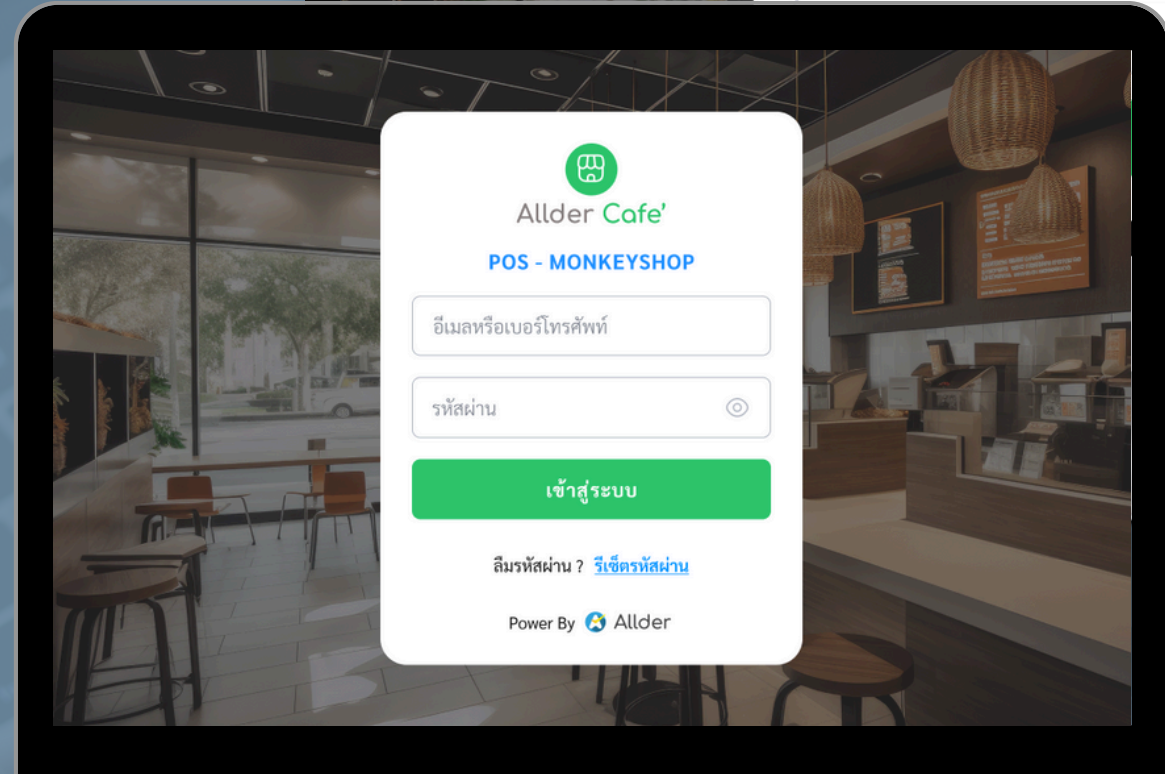

# Our New Product

- AI on ground BIZ healthcheck
- The Mather: HRMs
- e-Government Management
- Customer Satisfaction
- AI-based retinal reading for Diabetes screening

# ALVIS

AI on ground BIZ health-check

- 1 Face Detection and Recognition
- 2 People counting in area
- 3 Gender and Age classification
- 4 Face expression
- 5 Behavior Detection
- 6 Heat map