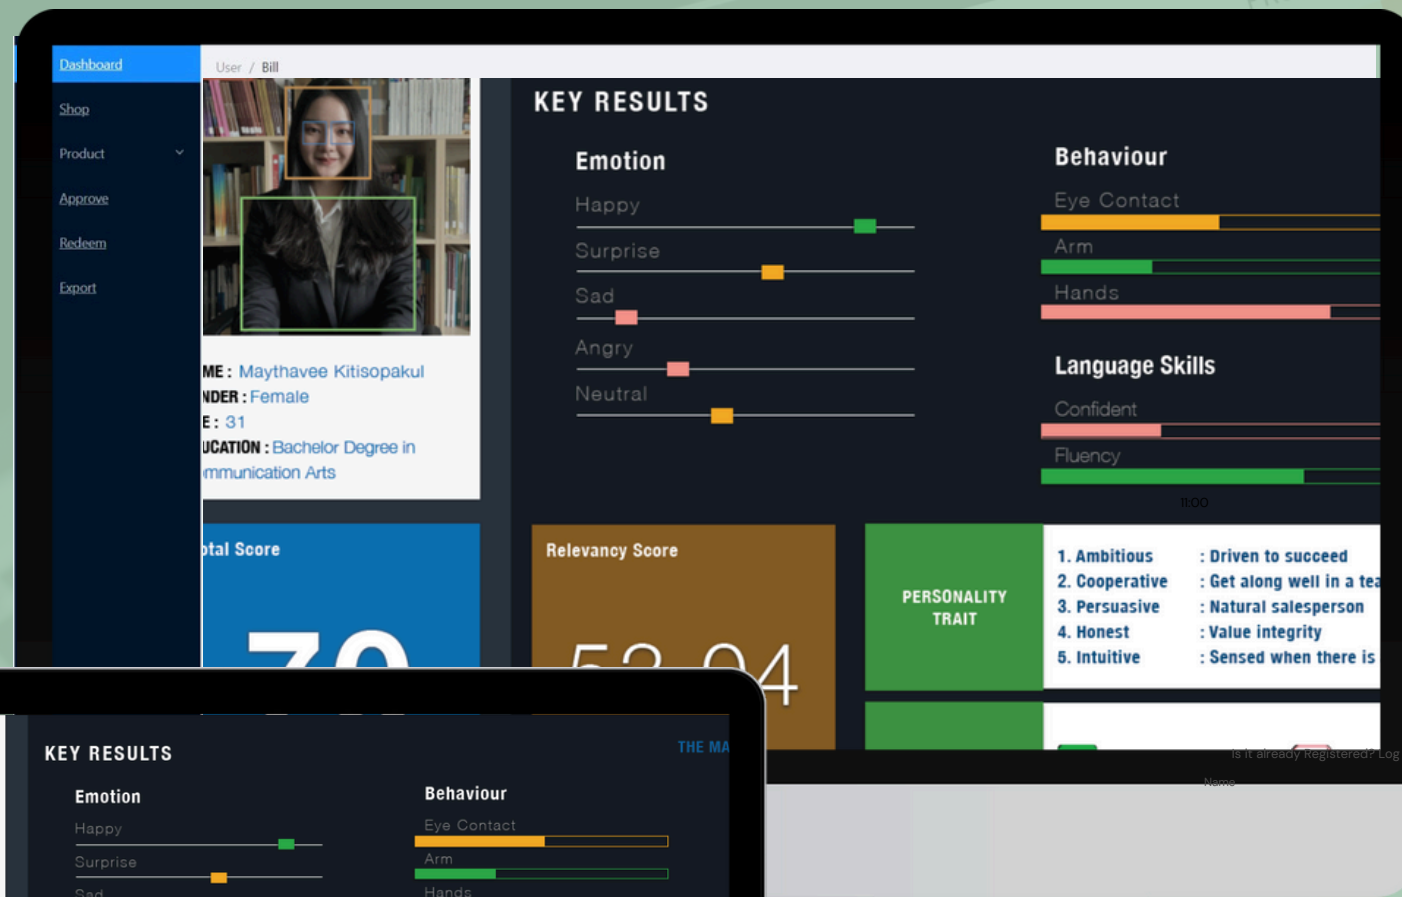

# Our New Product

- AI on ground BIZ healthcheck
- The Mather: HRMs
- e-Government Management
- Customer Satisfaction
- AI-based retinal reading for Diabetes screening

# ALVIS

AI on ground BIZ health-check

- 1 Face Detection and Recognition
- 2 People counting in area
- 3 Gender and Age classification
- 4 Face expression
- 5 Behavior Detection
- 6 Heat map

# CRM JIGSAW

Micro Customer Relation  
Management System