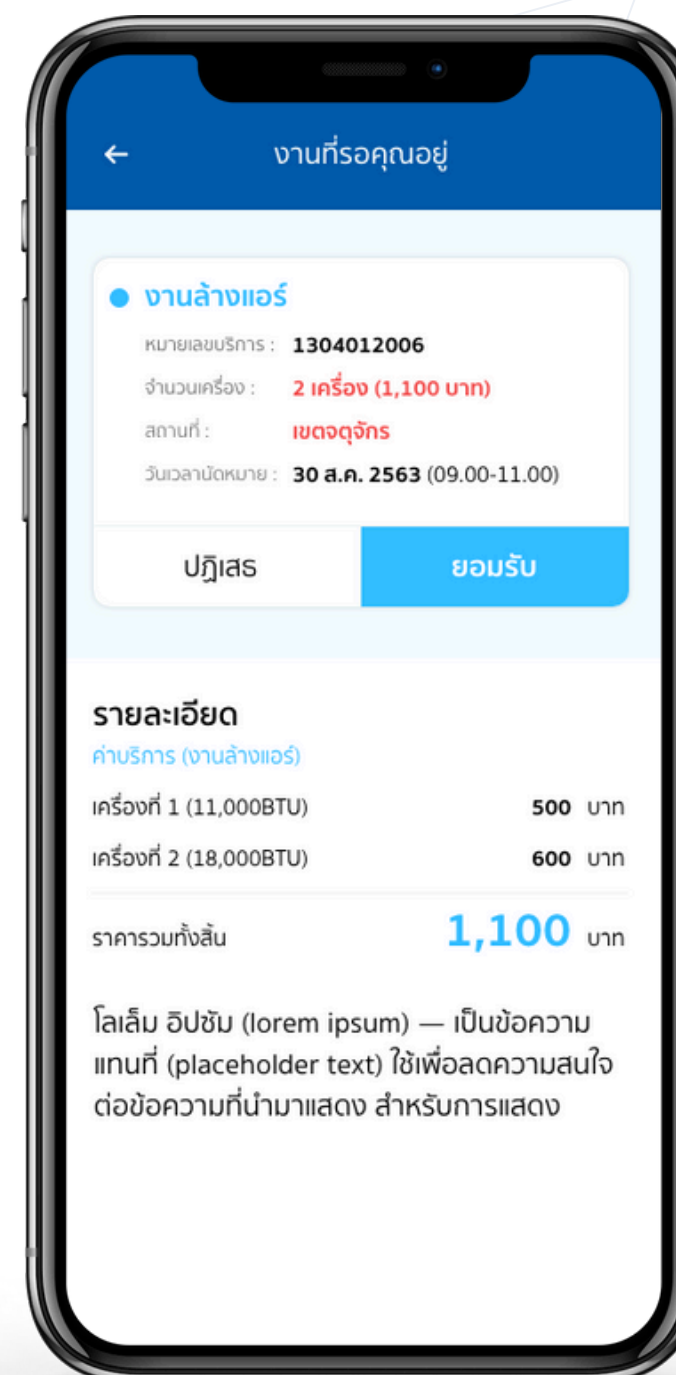

# Haier

Project: Haier Smart Life, Smart Application

Type: Mobile Application

- User Experience Design (UX)
- User Interface Design (UI)
- Job Search System
- Careers Application System
- Event Booking
- Contents Management System (CMS)
- Responsive Website Development