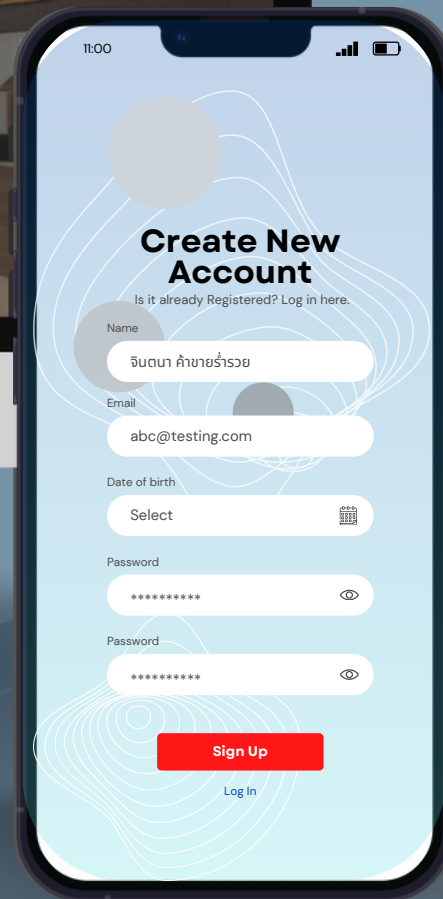

# Our New Product

- AI on ground BIZ healthcheck
- The Mather: HRMs
- e-Government Management
- Customer Satisfaction
- AI-based retinal reading for Diabetes screening

# ALVIS

AI on ground BIZ health-check

- 1 Face Detection and Recognition
- 2 People counting in area
- 3 Gender and Age classification
- 4 Face expression
- 5 Behavior Detection
- 6 Heat map

# CRM JIGSAW

Micro Customer Relation  
Management System